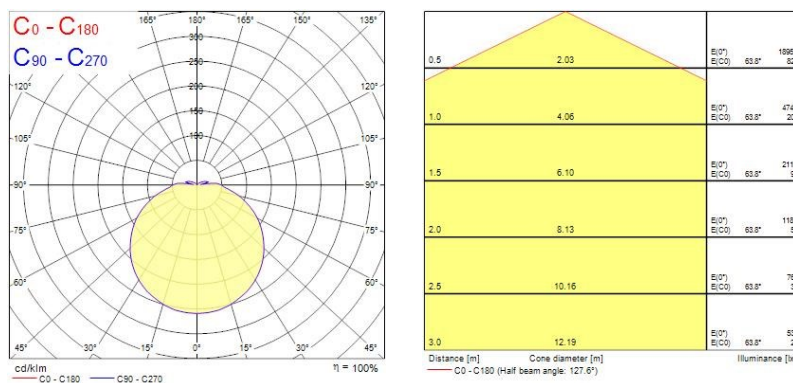

Start Bulkhead LED IP65 Oval

START BULKHEAD LED IP65 OVAL 3K 1825LM
0049186

Diffuser material	PC Polycarbonate
Nominal Product Length (mm)	78
Nominal Product Width (mm)	223
Nominal Product Height (mm)	333
Weight (kg)	0.98

Packaging

Single packaging type	Carton
Product EAN number	5410288491868
Packaging single length / height (cm)	34.5
Packaging single width (cm)	11.0
Packaging single depth (cm)	23.5
DUN14 (outer)	15410288491865
Units per outer package	6
Packaging outer length / height (cm)	71.0
Packaging outer width (cm)	35.0
Packaging outer depth (cm)	25.5

PHOTOMETRY

TECHNICAL DRAWINGS