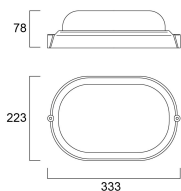

TECHNICAL DRAWINGS